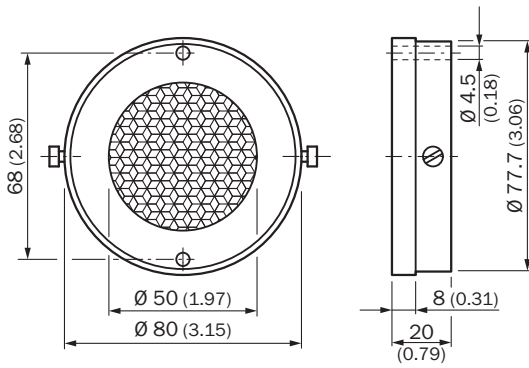

Detailed technical data

Features

<b>Product segment</b>	Reflectors and optics
<b>Product</b>	Reflectors
<b>Product version</b>	Special reflectors
<b>Description</b>	High-temperature reflector, glass, screw connection
<b>Mounting system type</b>	Screw-on
<b>Material</b>	Anodised Aluminium / borosilicate glass
<b>Ambient operating temperature</b>	≤ +300 °C
<b>Diameter</b>	80 mm

Dimensional drawing

Dimensions in mm (inch)

SpareCruX