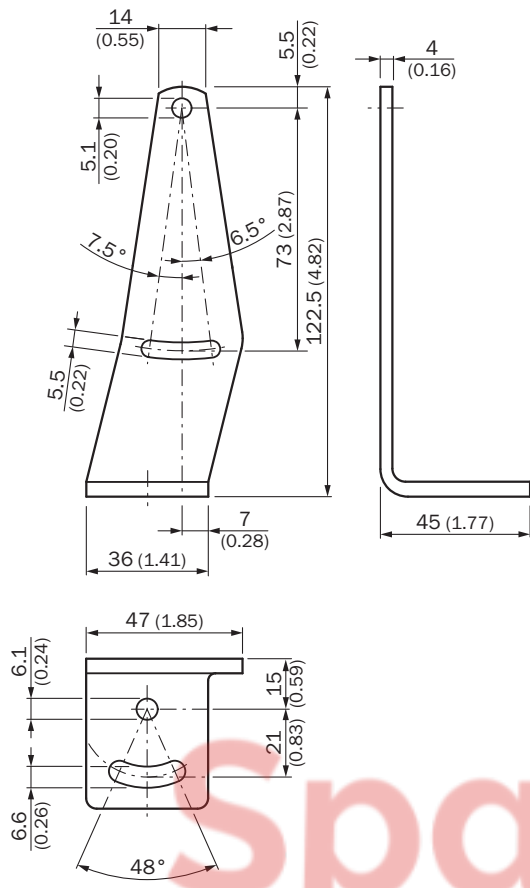

Dimensional drawing

Dimensions in mm (inch)

SpareCruX