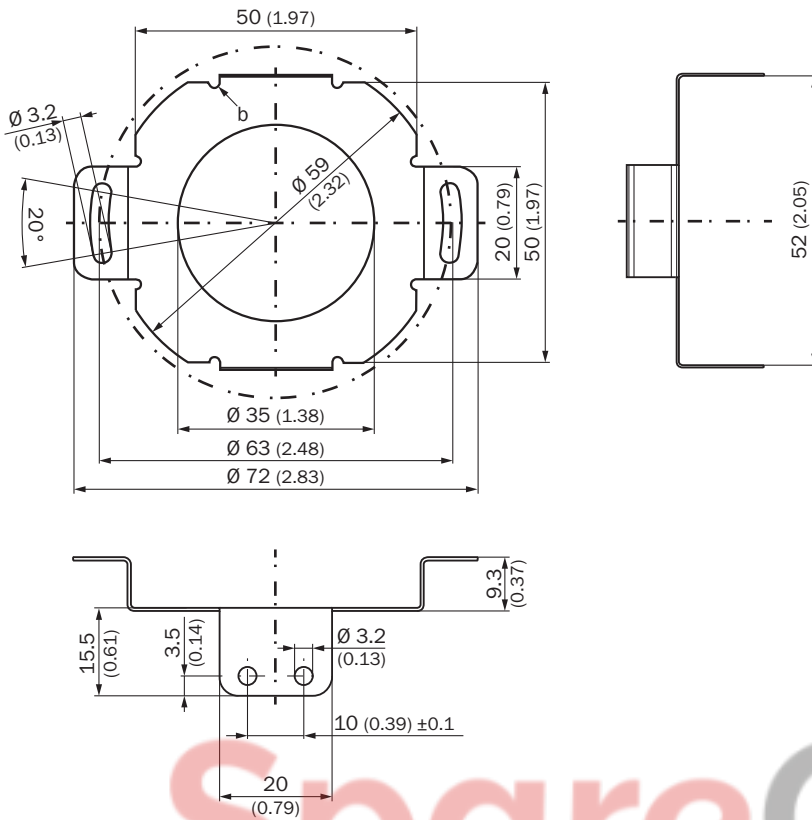

BEF-DSCORETECH

Stator couplings

MOUNTING SYSTEMS

SICK
Sensor Intelligence.

Ordering information

Type	part no.
BEF-DSCORETECH	2031274

Other models and accessories → www.sick.com/Stator_couplings

Detailed technical data

Technical specifications

Accessory group	Mounting systems
Accessory family	Stator couplings
Description	Standard stator coupling

Features

Description	Standard stator coupling
--------------------	--------------------------

Dimensional drawing

Dimensions in mm (inch)

SpareCruX

SICK AT A GLANCE

SICK is one of the leading manufacturers of intelligent sensors and sensor solutions for industrial applications. A unique range of products and services creates the perfect basis for controlling processes securely and efficiently, protecting individuals from accidents and preventing damage to the environment.