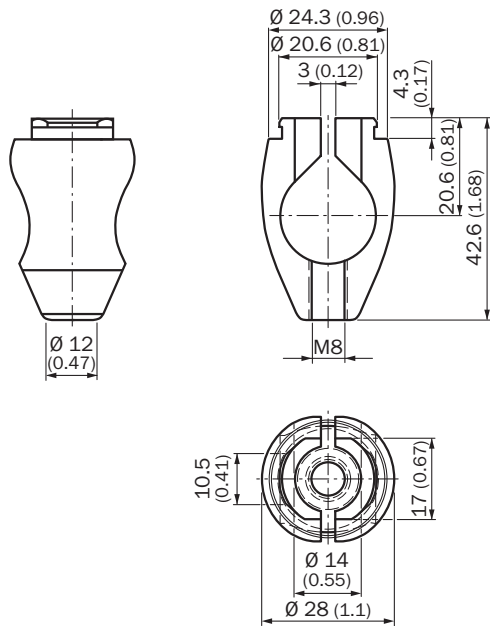

Detailed technical data

Features

Product segment	Device protection and care
Product	Protective housing
Description	Protective housing for W26, W27-3 and mounting rods with diameter 12 mm ... 20 mm
Suitable for	W27-3, W26, RAY26
Items supplied	Universal clamp BEF-KHS-KH1 (2022726), mounting hardware
Material	Zinc plated steel (protective housing), Zinc die cast (clamping bracket)

Dimensional drawing

Dimensions in mm (inch)

SpareCruX

Dimensional drawing

Dimensions in mm (inch)

SpareCruX

SICK AT A GLANCE

SICK is one of the leading manufacturers of intelligent sensors and sensor solutions for industrial applications. A unique range of products and services creates the perfect basis for controlling processes securely and efficiently, protecting individuals from accidents and preventing damage to the environment.