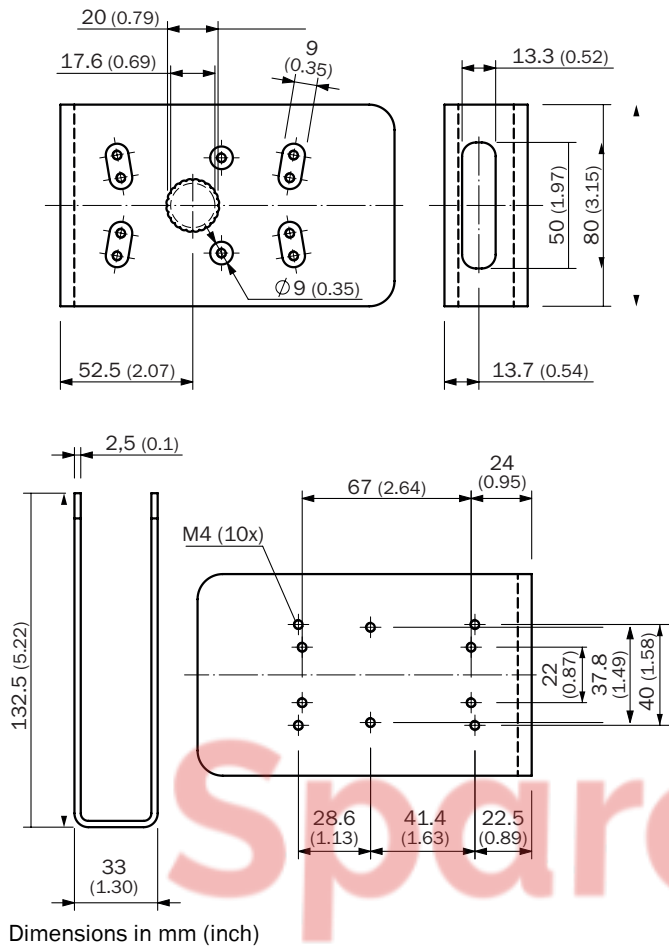

Detailed technical data

Features

Product segment	Device protection and care
Product	Protective housing
Description	Protective housing for W26, W27-3 and mounting rods with diameter 12 mm ... 20 mm
Suitable for	W27-3, W26, RAY26
Items supplied	Universal clamp BEF-KHS-KH1 (2022726), mounting hardware
Material	Zinc plated steel (protective housing), Zinc die cast (clamping bracket)

Dimensional drawing

Dimensions in mm (inch)

SpareCruX

Dimensional drawing

Dimensions in mm (inch)

SpareCruX

SICK AT A GLANCE

SICK is one of the leading manufacturers of intelligent sensors and sensor solutions for industrial applications. A unique range of products and services creates the perfect basis for controlling processes securely and efficiently, protecting individuals from accidents and preventing damage to the environment.