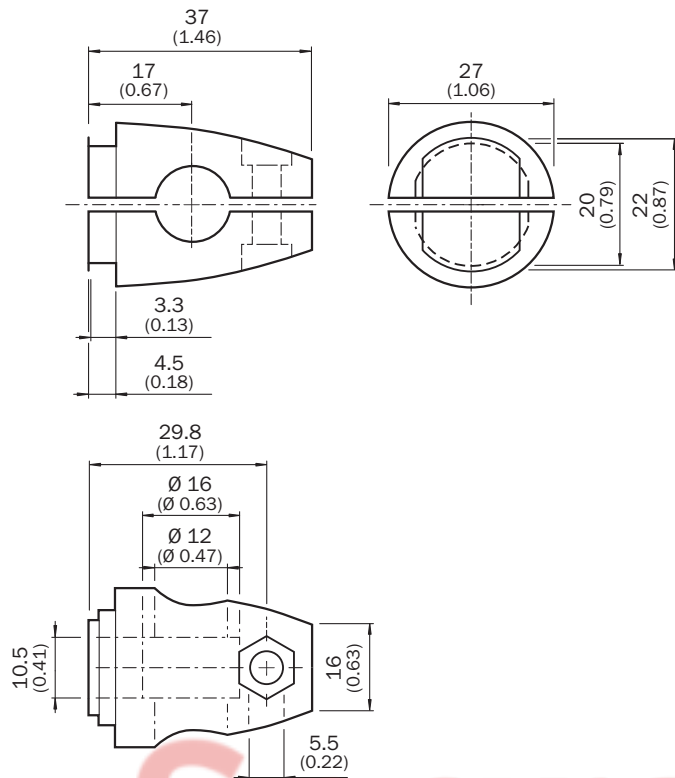

Other models and accessories → www.sick.com/Protective_housing

Detailed technical data

Features

Product segment	Device protection and care
Product	Protective housing
Description	Protective housing for W26, W27-3 and mounting rods with diameter 12 mm
Suitable for	W27-3, W26, RAY26
Items supplied	Universal clamp BEF-KHS-KH3 (5322626), mounting hardware
Material	Zinc plated steel (protective housing), Zinc die cast (clamping bracket)

Dimensional drawing

Dimensions in mm (inch)

Dimensional drawing

Dimensions in mm (inch)
BEF-KHS-KH3

SpareCruX

SICK AT A GLANCE

SICK is one of the leading manufacturers of intelligent sensors and sensor solutions for industrial applications. A unique range of products and services creates the perfect basis for controlling processes securely and efficiently, protecting individuals from accidents and preventing damage to the environment.