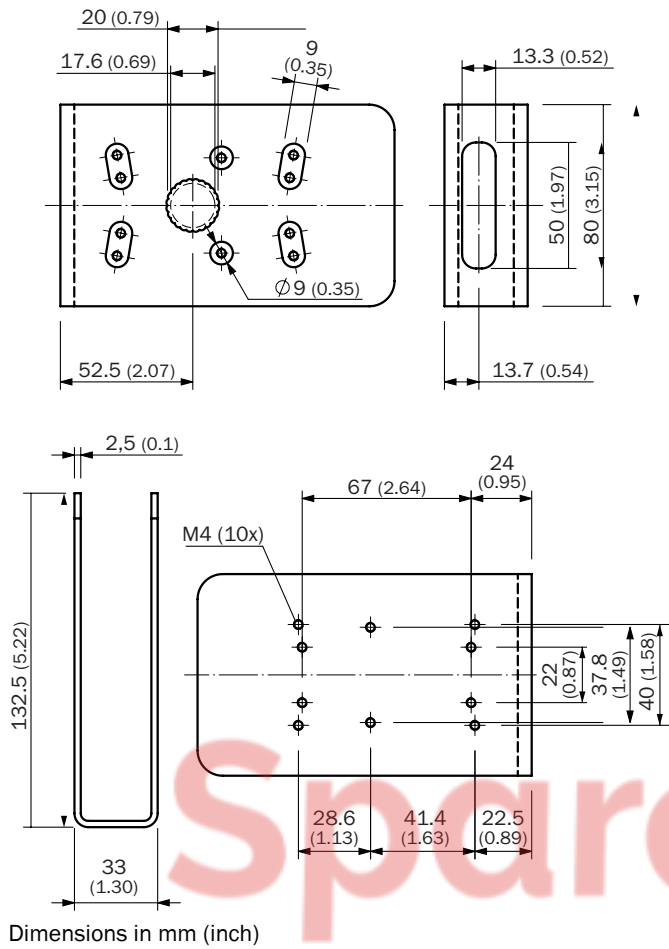

SpareCruX

BEF-SG-W27S01

Protective housing

DEVICE PROTECTION AND CARE

SICK
Sensor Intelligence.

Illustration may differ

Ordering information

Type	part no.
BEF-SG-W27S01	2086727

Other models and accessories → www.sick.com/Protective_housing

Detailed technical data

Features

Product segment	Device protection and care
Product	Protective housing
Description	Protective housing for W26, W27-3 and mounting rods with diameter 12 mm
Suitable for	W27-3, W26, RAY26
Items supplied	Universal clamp BEF-KHS-KH3 (5322626), mounting hardware
Material	Zinc plated steel (protective housing), Zinc die cast (clamping bracket)

Dimensional drawing

Dimensions in mm (inch)

Dimensional drawing

Dimensions in mm (inch)
BEF-KHS-KH3

SpareCruX

SICK AT A GLANCE

SICK is one of the leading manufacturers of intelligent sensors and sensor solutions for industrial applications. A unique range of products and services creates the perfect basis for controlling processes securely and efficiently, protecting individuals from accidents and preventing damage to the environment.