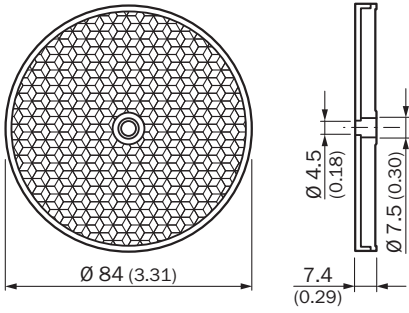

ETIM 8.0	EC002467
UNSPSC 16.0901	39111827

Dimensional drawing

Dimensions in mm (inch)

SpareCruX