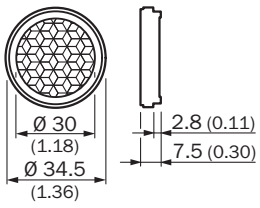

Features

Product segment	Reflectors and optics
Product	Reflectors
Product version	Standard reflectors
Description	Round, planar
Mounting system type	None / clampable
Material	PMMA/ABS
Ambient operating temperature	-20 °C ... +65 °C
Diameter	34.5 mm

Dimensional drawing

Dimensions in mm (inch)

SpareCruX

SICK AT A GLANCE

SICK is one of the leading manufacturers of intelligent sensors and sensor solutions for industrial applications. A unique range of products and services creates the perfect basis for controlling processes securely and efficiently, protecting individuals from accidents and preventing damage to the environment.