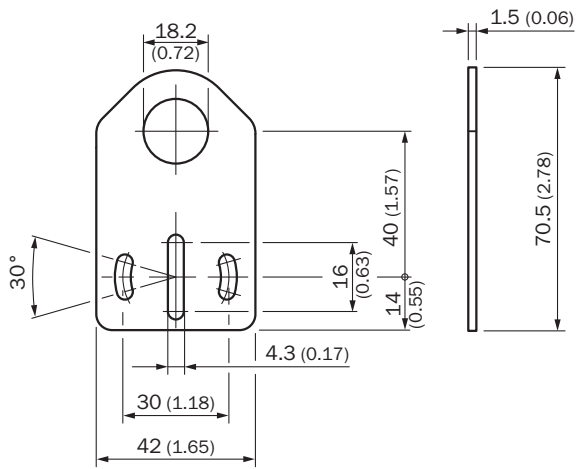

SparePart

BEF-WG-M18

Brackets

MOUNTING SYSTEMS

SICK
Sensor Intelligence.

Ordering information

Type	part no.
BEF-WG-M18	5321870

Other models and accessories → www.sick.com/Brackets

Detailed technical data

Features

Accessory group	Mounting systems
Accessory family	Brackets
Suitable for	GR18, V180-2, V18, W15, Z1, Z2
Material	Steel, zinc coated
Items supplied	Without mounting hardware
Description	Mounting plate for M18 sensors
Specialty	Straight
Mounting system type	Mounting plate

Dimensional drawing

Dimensions in mm (inch)

SpareCruX

SICK AT A GLANCE

SICK is one of the leading manufacturers of intelligent sensors and sensor solutions for industrial applications. A unique range of products and services creates the perfect basis for controlling processes securely and efficiently, protecting individuals from accidents and preventing damage to the environment.