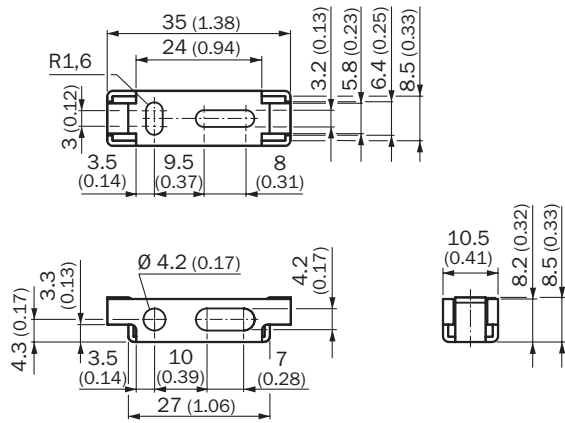

### Ordering information

Type	part no.
BEF-WLL180	5325812

Other models and accessories → [www.sick.com/Brackets](http://www.sick.com/Brackets)

### Detailed technical data

Dimensional drawing

Dimensions in mm (inch)

SpareCruX