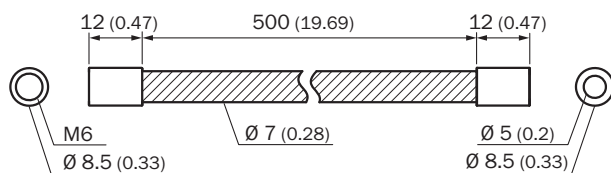

Dimensional drawing

Dimensions in mm (inch)